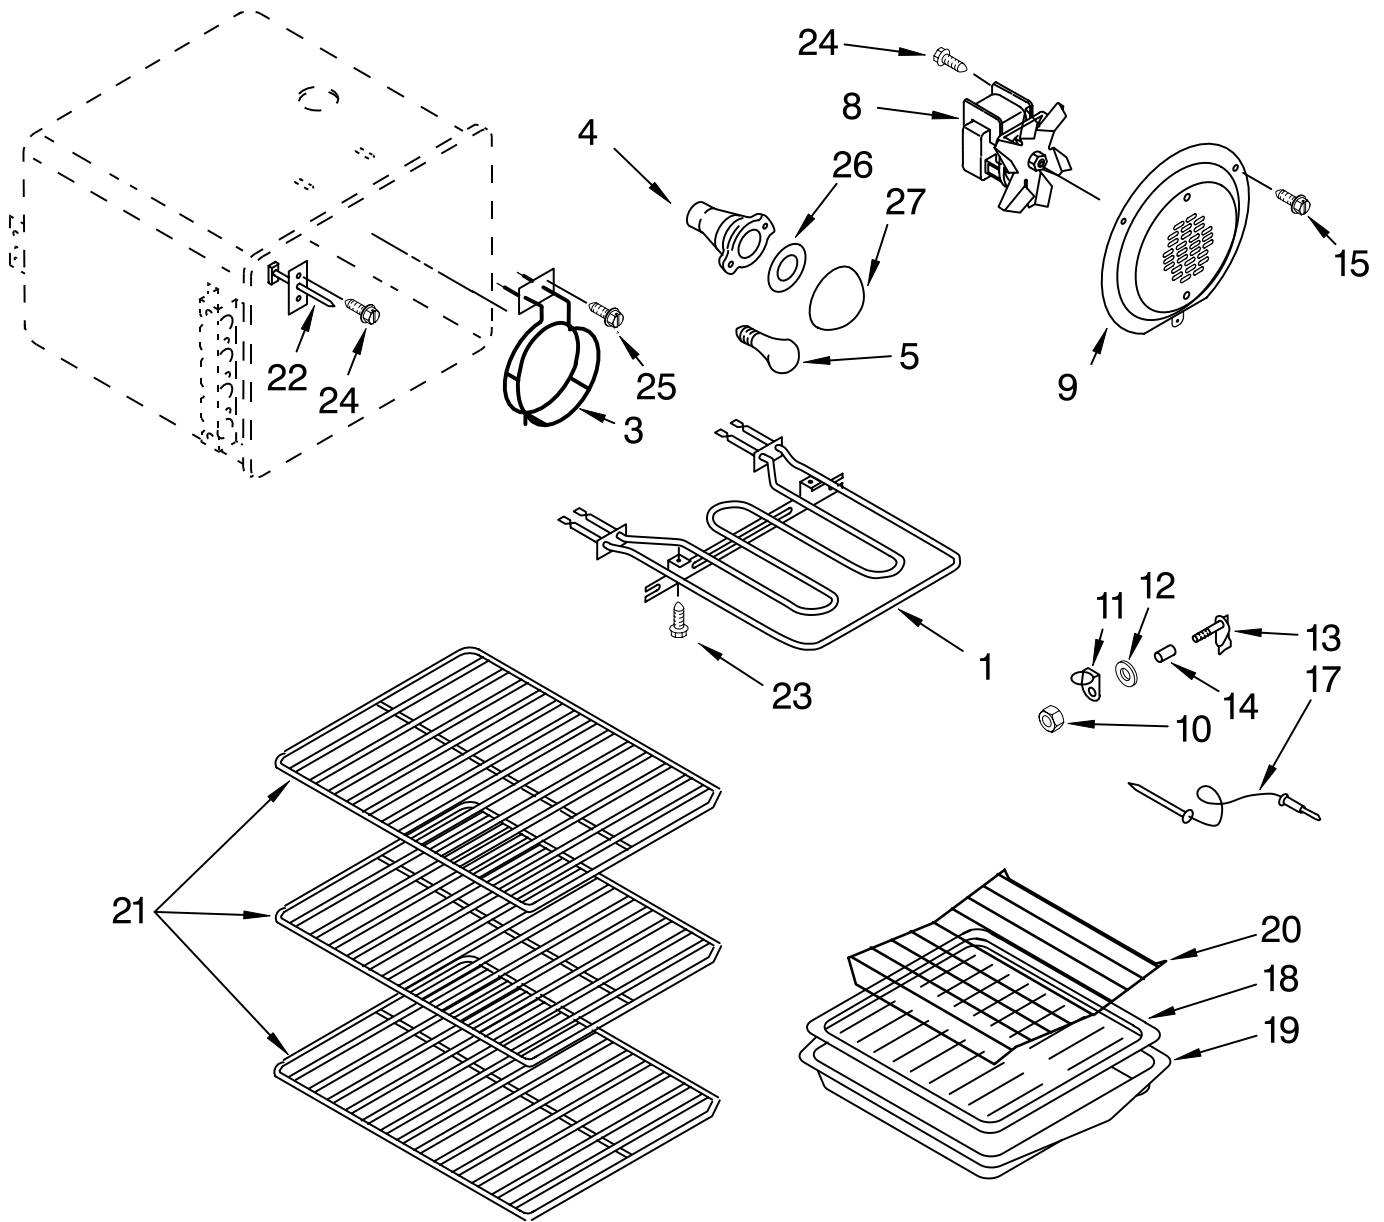

OVEN PARTS

For Models: KERC607HWH0, KERC607HBL0, KERC607HBS0, KERC607HBT0
(White) (Black) (Black-Stainless) (Biscuit)

Illus. No.	Part No.	DESCRIPTION
1	9750967	Element, Broil
3	9751447	Element, Convection
4	9781050	Socket, Light
5	8935	Bulb, Oven
8	9781543	Assembly, Fan
9	9751904GM	Baffle, Convection
10	4167277	Lock-Nut, Cvr.Jack

Illus. No.	Part No.	DESCRIPTION
11	4167266	Jack Cover
12	305289	Gasket
13	4173575	Receptacle, Probe
14	3179672	Spacer, Tubing
15	9781509	Screw
17	3150144	Probe
18	420104GM	Grill, Broiler
19	420101GM	Pan, Broiler

Illus. No.	Part No.	DESCRIPTION
20	9750827	Rack, Roasting
21	9750823	Rack, Standard
22	8053344	Sensor
23	340184	Screw
24	9780272	Screw
25	9780269	Screw
26	3184533	Gasket, Lens
27	9781049	Lens, Light

FOR ORDERING INFORMATION REFER TO PARTS PRICE LIST